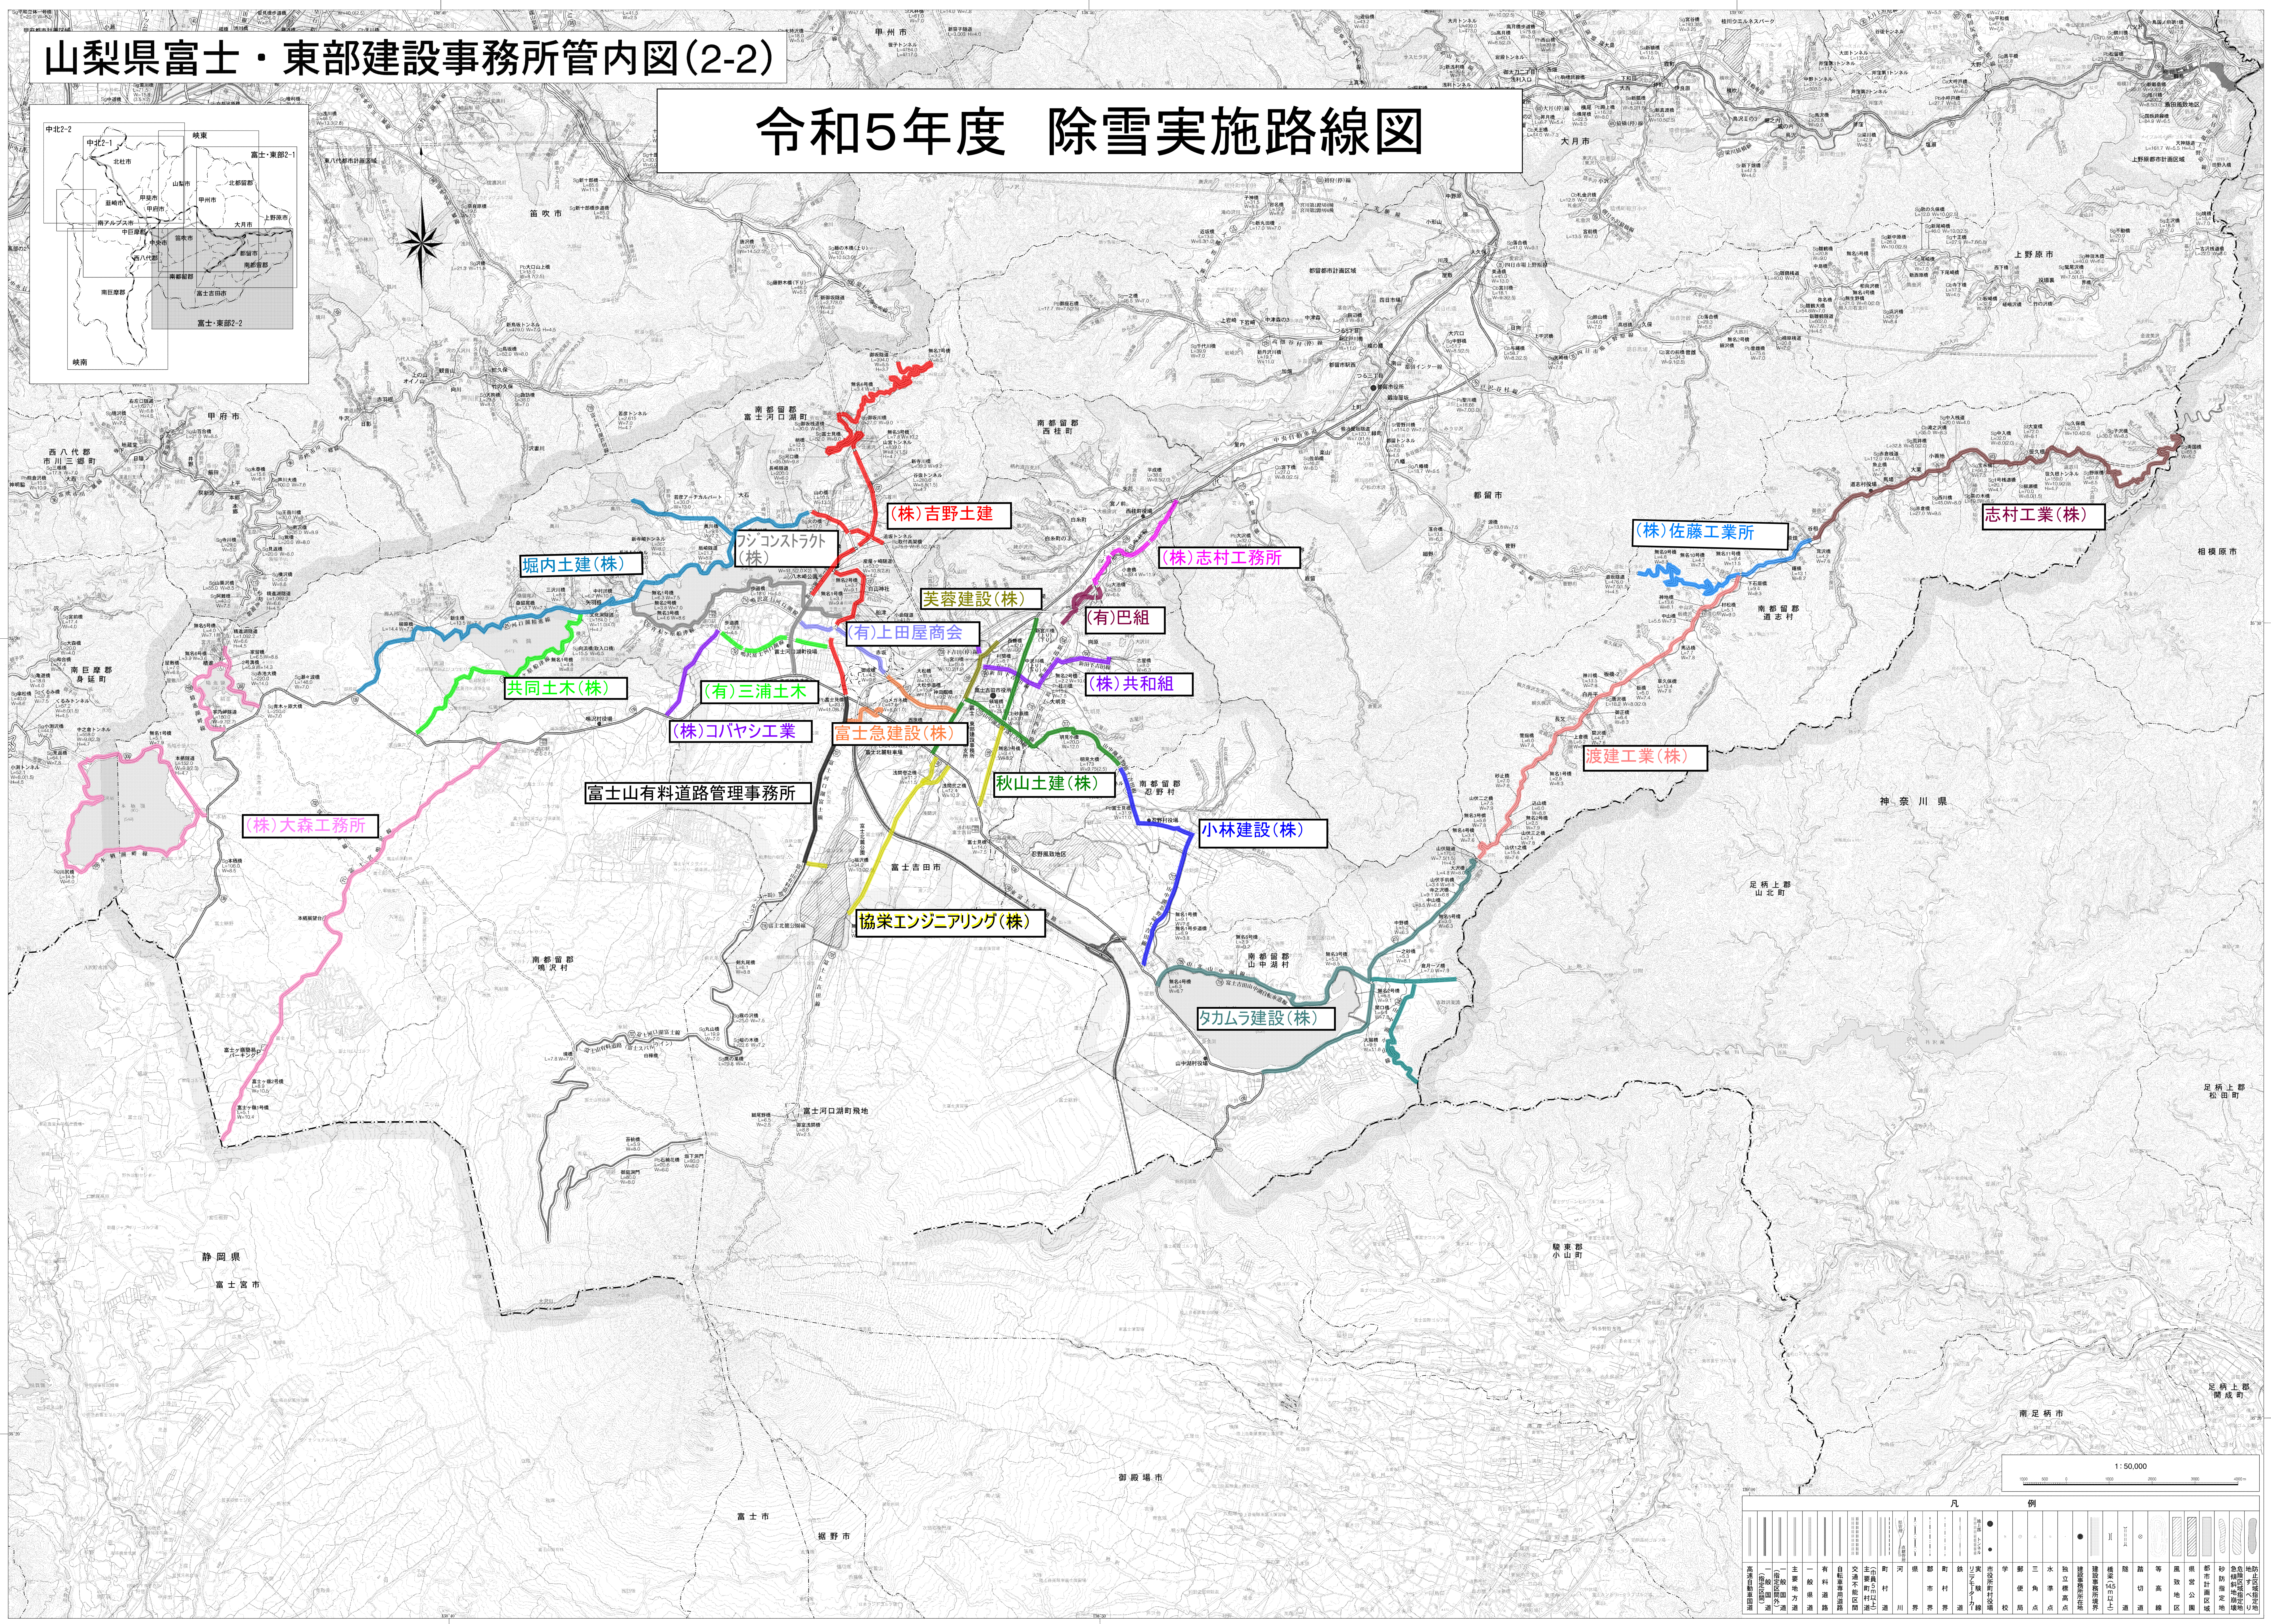

令和5年度 除雪実施路線図

Legend table with symbols and text for map features like roads, rivers, and administrative boundaries.